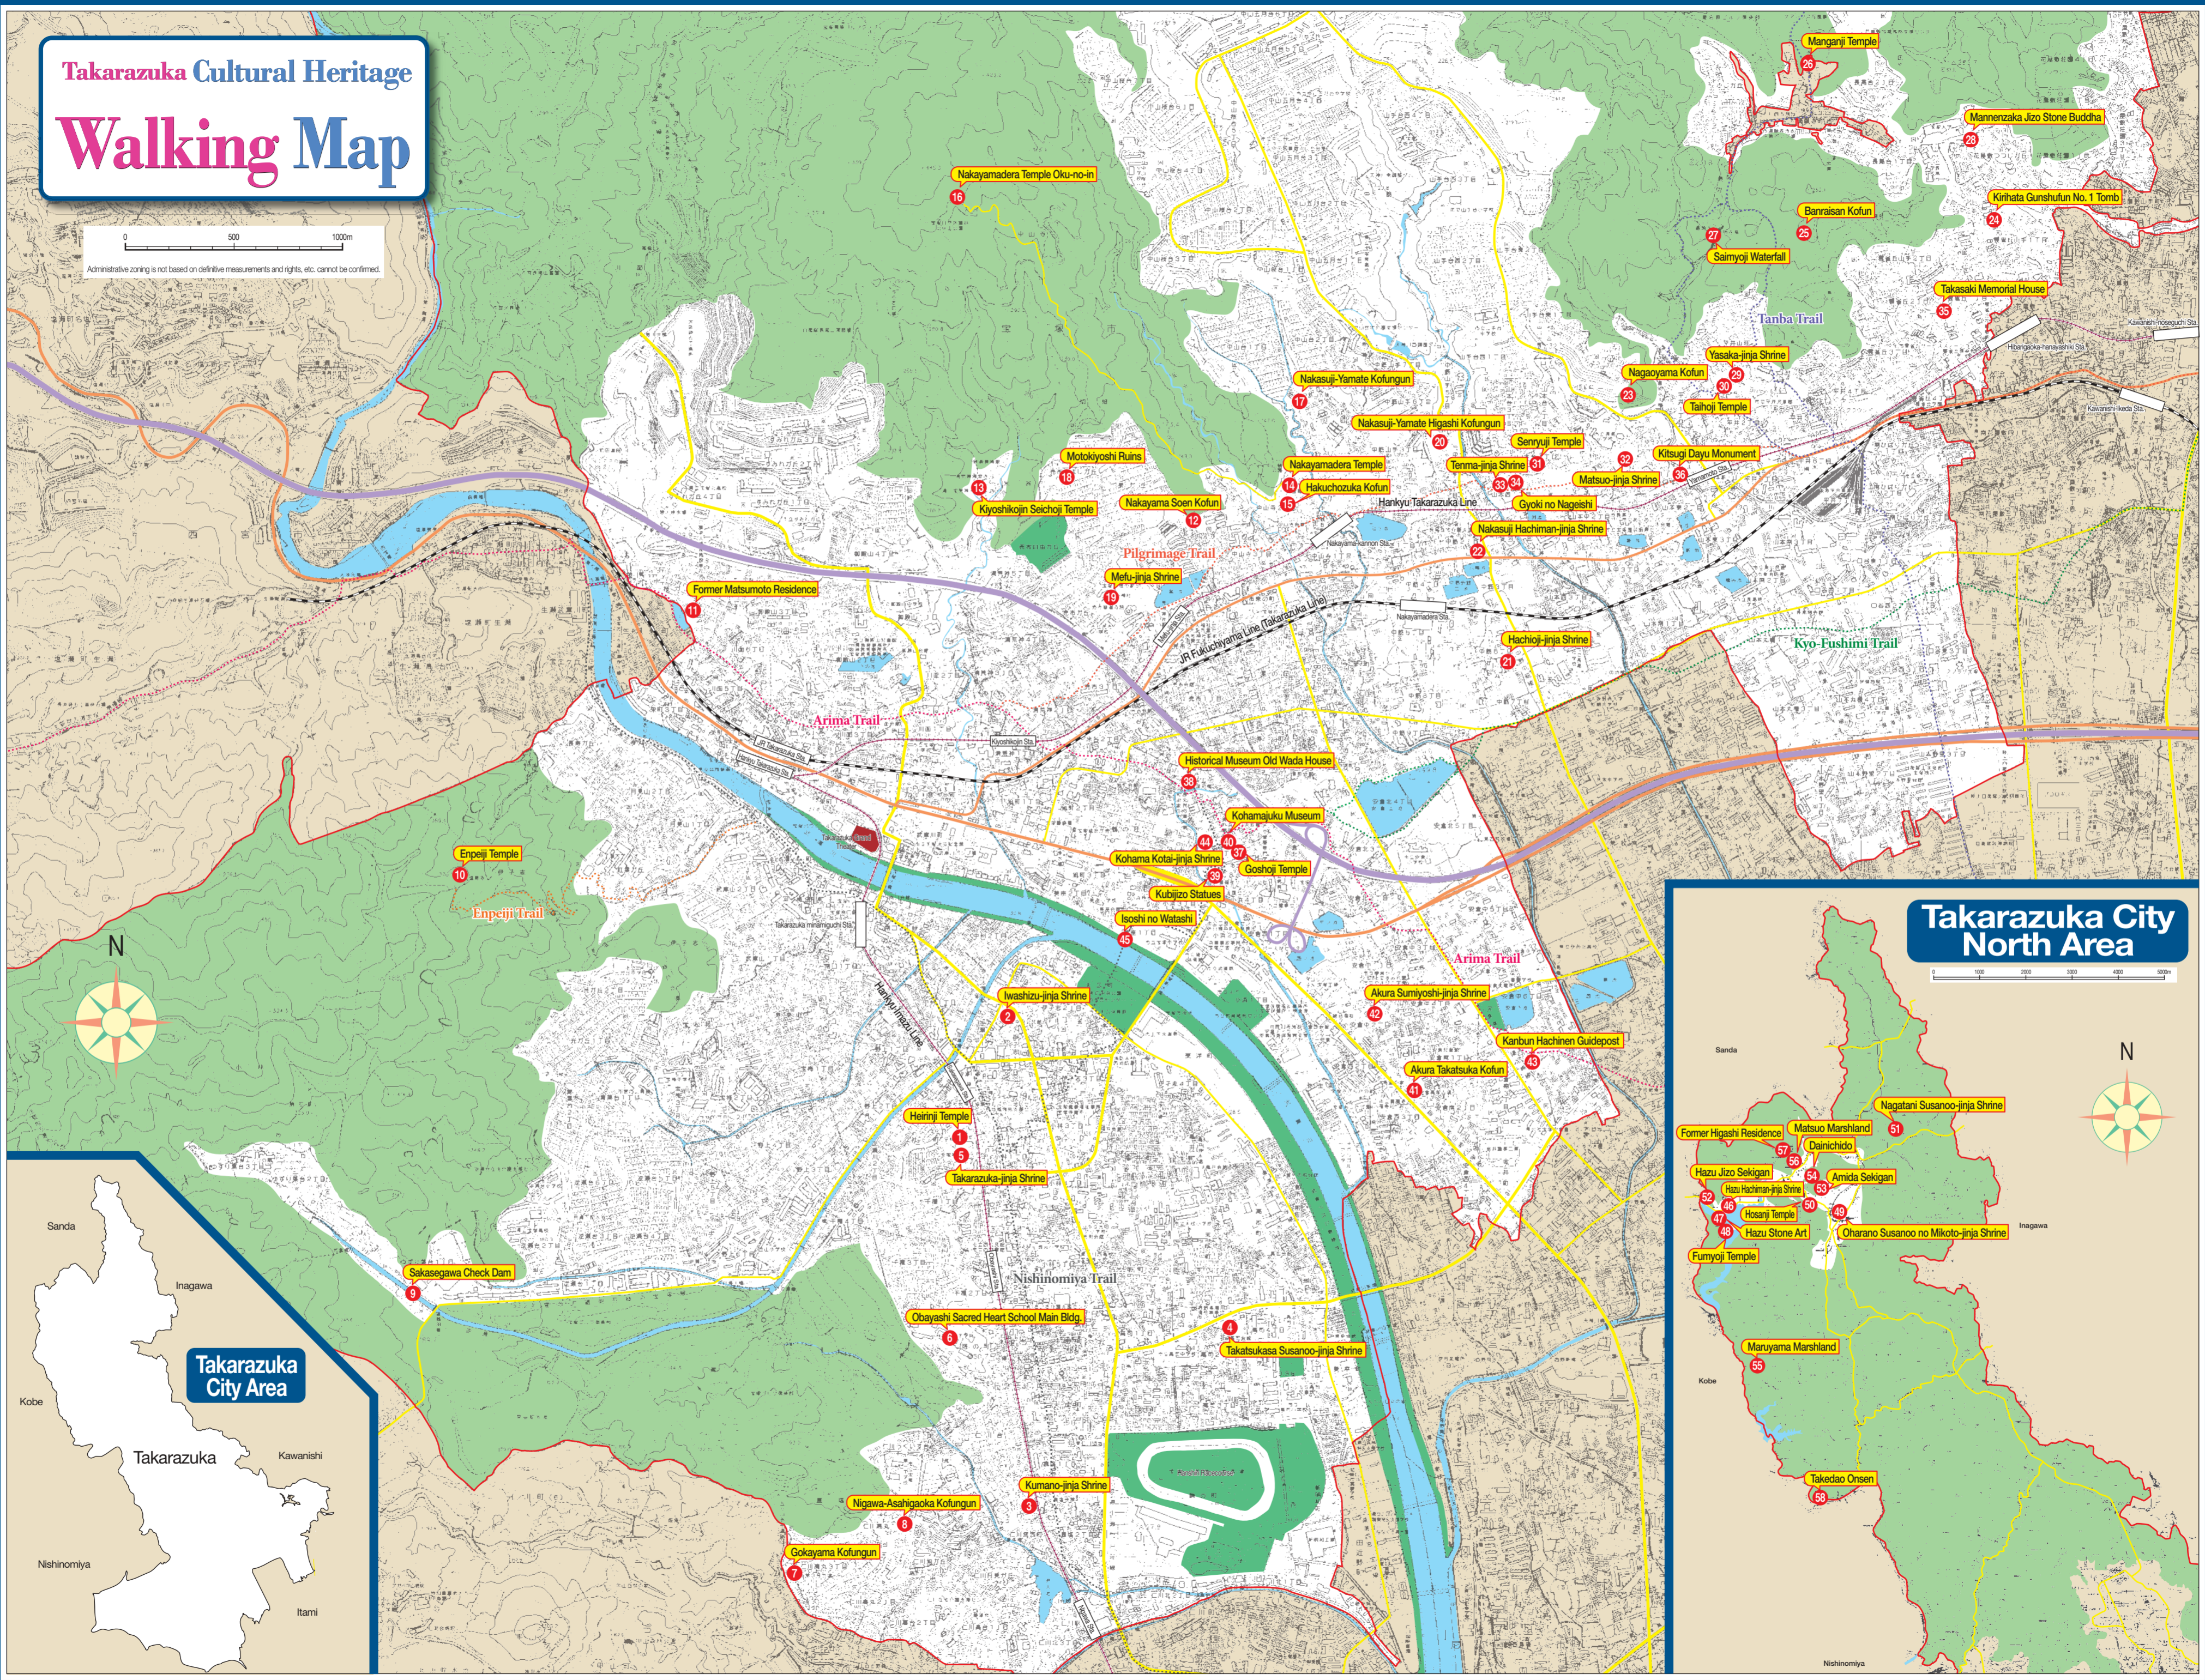

Takarazuka City Area